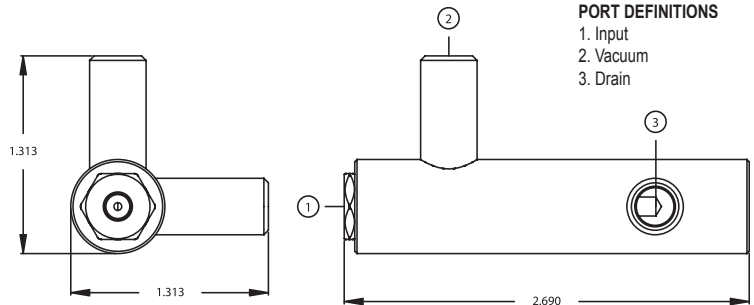

VENTURI

Design Considerations

The Venturi with Insert is an air only saliva ejector. It is constructed from PVC. The SE Water Venturi is both Air & Water. The body is Electroless Nickel Plated Brass.

Part # 232090 Venturi, W/Insert
 Part # 202490 Venturi, Water, SE