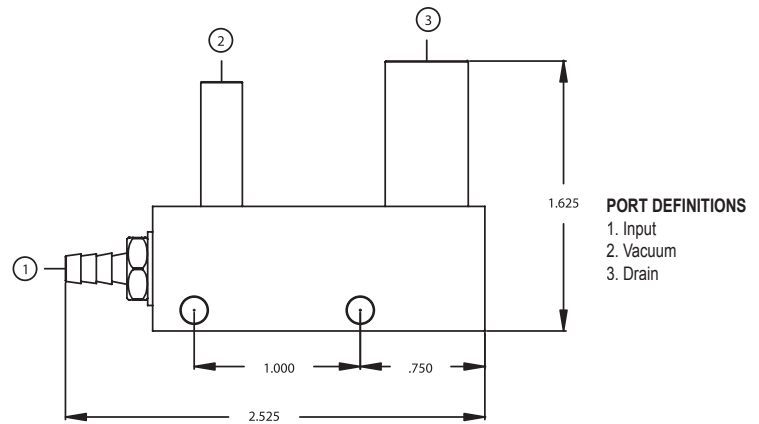

VENTURI

Design Considerations

The Venturi with Insert is an air only saliva ejector. It is constructed from PVC. The SE Water Venturi is both Air & Water. The body is Electroless Nickel Plated Brass.

Part # 232090 Venturi, W/Insert
 Part # 202490 Venturi, Water, SE