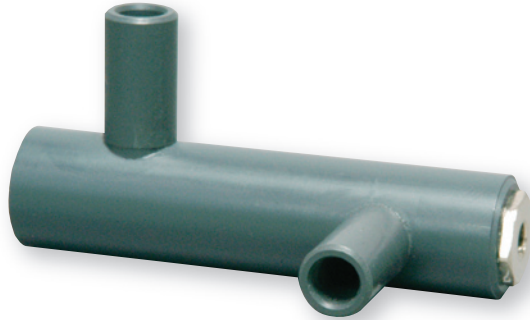

VENTURI

Design Considerations

The Venturi with Insert is an air only saliva ejector. It is constructed from PVC. The SE Water Venturi is both Air & Water. The body is Electroless Nickel Plated Brass.

Part # 232090 Venturi, W/Insert
 Part # 202490 Venturi, Water, SE