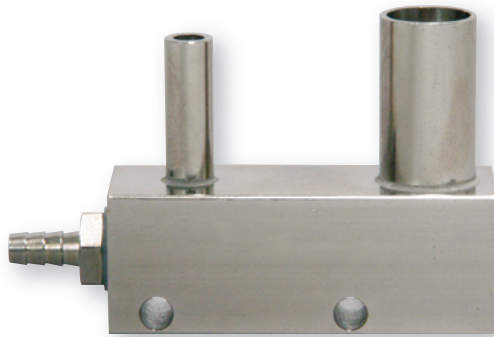

VENTURI

Design Considerations

The Venturi with Insert is an air only saliva ejector. It is constructed from PVC. The SE Water Venturi is both Air & Water. The body is Electroless Nickel Plated Brass.

Part # 232090 Venturi, W/Insert
 Part # 202490 Venturi, Water, SE