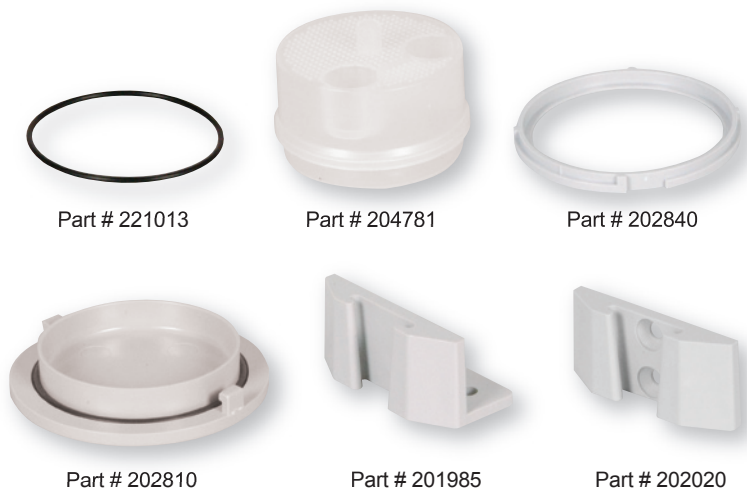

VACUUM CANISTERS SMALL

- Part # 217390 CV ASSY, PUSH LID, GRAY**
- Part # 230890 CV ASSY, PUSH LID, BLACK**
- Body
- Lid w/O-Ring
- Screen
- One Vertical & Horizontal Bracket

- Part # 229990 CV ASSY, TWIST LOCK, GRAY**
- Part # 217590 CV ASSY, TWIST LOCK, BLACK**
- Body w/Ring
- Lid w/ O-Ring
- Screen
- One Vertical & Horizontal Bracket

REPLACEMENT PARTS

Part # 221013

Part # 204781

Part # 202840

Part # 202810

Part # 201985

Part # 202020

- Part # 202020 BRKT,CV,VERT,GRAY**
- Part # 202010 BRKT,CV,VERT,BLACK**
- Part # 201985 BRKT,CV,HRZN,GRAY**
- Part # 201980 BRKT,CV,HRZN,BLACK**
- Part # 201660 BODY W/PUSH LID,GRAY**
- Part # 202750 BODY W/PUSH LID, BLACK**
- Part # 202810 LID,TWIST LOCK,GRAY**
- Part # 202800 LID,TWIST LOCK,BLACK**
- Part # 202840 RING FOR TWIST LOCK, GRAY**
- Part # 202830 RING FOR TWIST LOCK, BLACK**
- Part # 204781 SCREEN,CV,SM,2PC**
- Part # 221013 O-RING,1-032, BUNA 70**
- Part # 221090 LID,ASSY,PUSH,GRAY ***
- Part # 247590 LID,ASSY,PUSH,BLACK ***
- Part # 221490 LID,ASSY,TL,GRAY ***
- Part # 221290 LID,ASSY,TL,BLACK ***

* Includes Lid & O-Ring